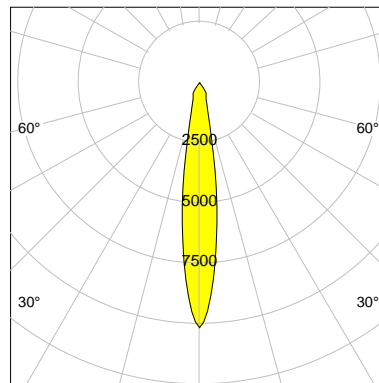

REFLECTOR

Technology	ULTRA
Material	Miro 8 Silver
FWHM	16°
FWTM	36°