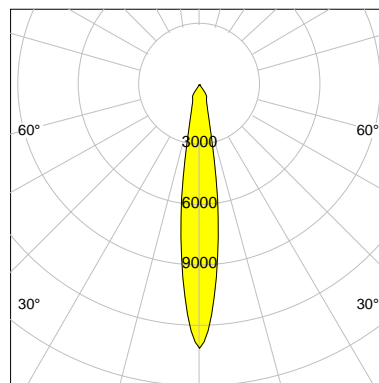

REFLECTOR

Technology	ULTRA
Material	Miro 8 Silver
FWHM	16°
FWTM	36°