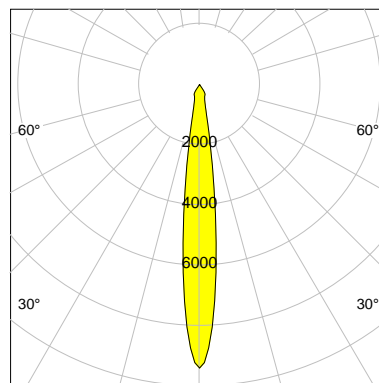

REFLECTOR

Technology	ULTRA
Material	Miro 8 Silver
FWHM	13°
FWTM	27°