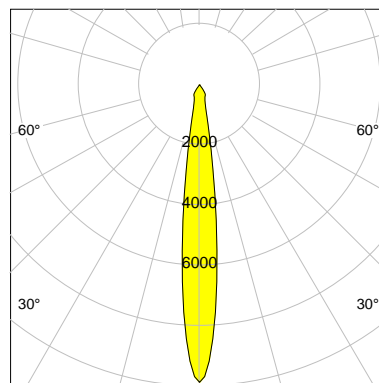

REFLECTOR

Technology	ULTRA
Material	Miro 8 Silver
FWHM	13°
FWTM	27°