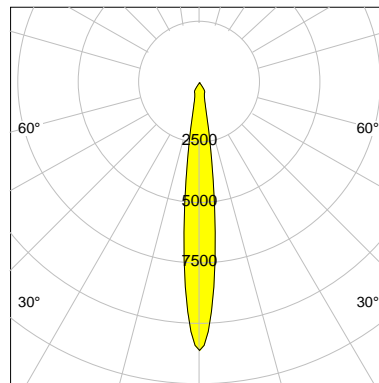

REFLECTOR

Technology	ULTRA
Material	Miro 8 Silver
FWHM	13°
FWTM	27°