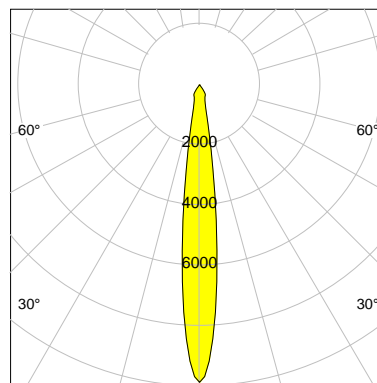

REFLECTOR

Technology	ULTRA
Material	Miro 8 Silver
FWHM	13°
FWTM	27°