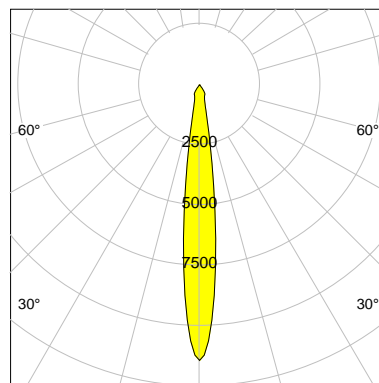

REFLECTOR

Technology	ULTRA
Material	Miro 8 Silver
FWHM	13°
FWTM	27°