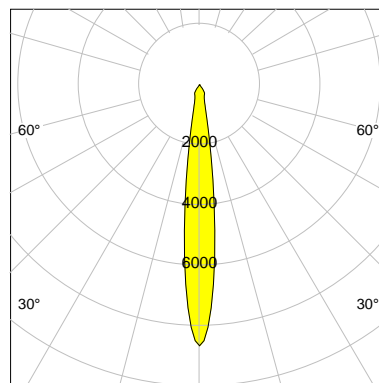

REFLECTOR

Technology	ULTRA
Material	Miro 8 Silver
FWHM	13°
FWTM	27°