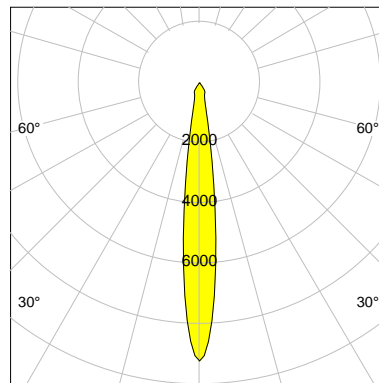

REFLECTOR

Technology	ULTRA
Material	Miro 8 Silver
FWHM	13°
FWTM	27°