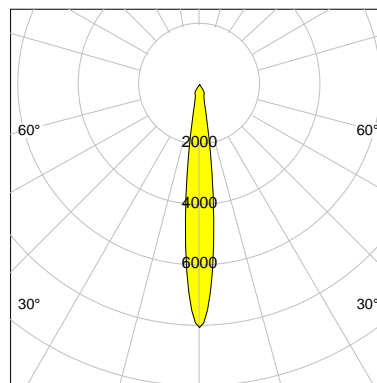

REFLECTOR

Technology	ULTRA
Material	Miro 8 Silver
FWHM	13°
FWTM	27°