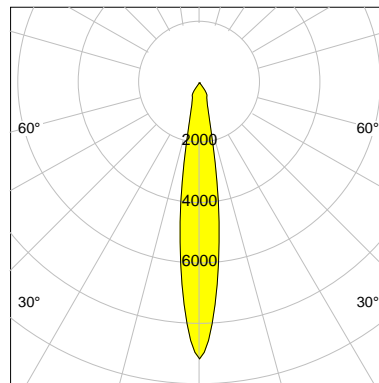

REFLECTOR

Technology	ULTRA
Material	Miro 8 Silver
FWHM	16°
FWTM	36°