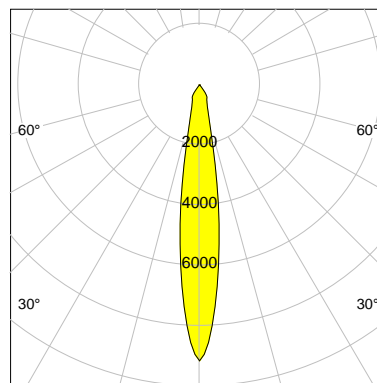

REFLECTOR

Technology	ULTRA
Material	Miro 8 Silver
FWHM	16°
FWTM	36°