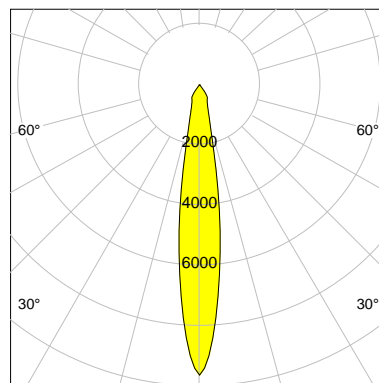

REFLECTOR

Technology	ULTRA
Material	Miro 8 Silver
FWHM	16°
FWTM	36°