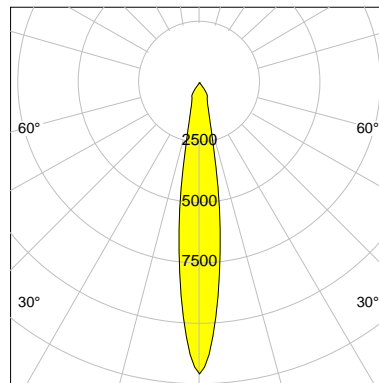

REFLECTOR

Technology	ULTRA
Material	Miro 8 Silver
FWHM	16°
FWTM	36°