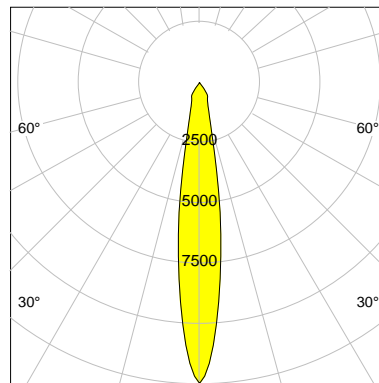

REFLECTOR

Technology	ULTRA
Material	Miro 8 Silver
FWHM	16°
FWTM	36°