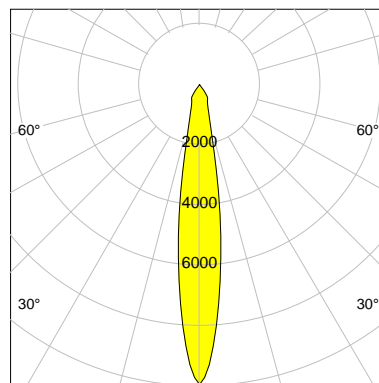

REFLECTOR

Technology	ULTRA
Material	Miro 8 Silver
FWHM	16°
FWTM	36°