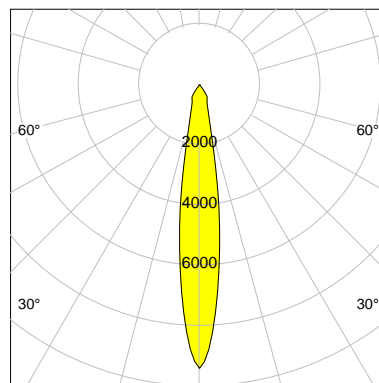

REFLECTOR

Technology	ULTRA
Material	Miro 8 Silver
FWHM	16°
FWTM	36°