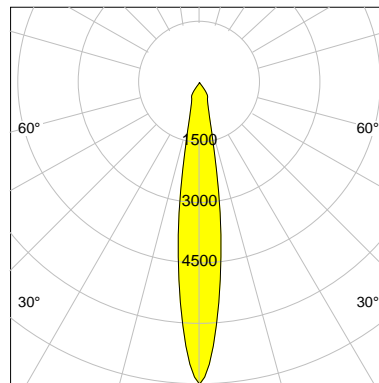

REFLECTOR

Technology	ULTRA
Material	Miro 8 Silver
FWHM	16°
FWTM	36°