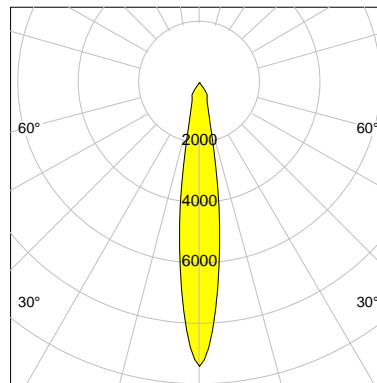

REFLECTOR

Technology	ULTRA
Material	Miro 8 Silver
FWHM	16°
FWTM	36°