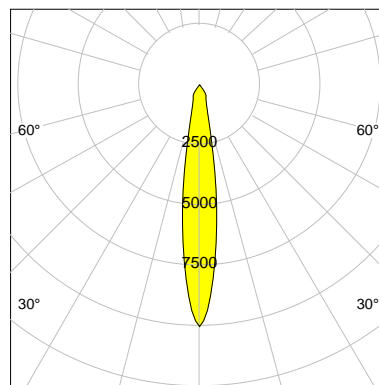

REFLECTOR

Technology	ULTRA
Material	Miro 8 Silver
FWHM	16°
FWTM	36°