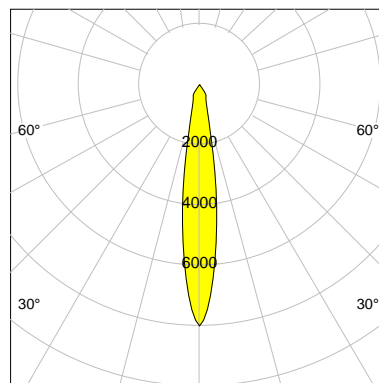

REFLECTOR

Technology	ULTRA
Material	Miro 8 Silver
FWHM	16°
FWTM	36°