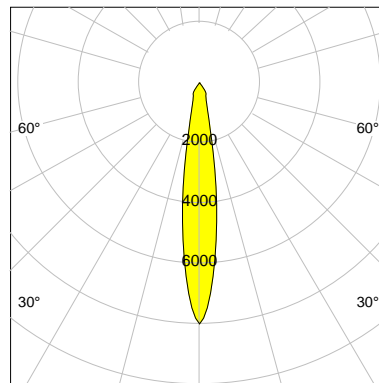

REFLECTOR

Technology	ULTRA
Material	Miro 8 Silver
FWHM	16°
FWTM	36°