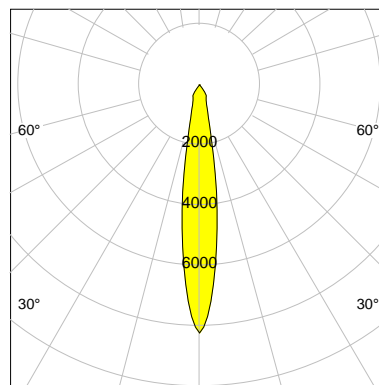

REFLECTOR

Technology	ULTRA
Material	Miro 8 Silver
FWHM	16°
FWTM	36°