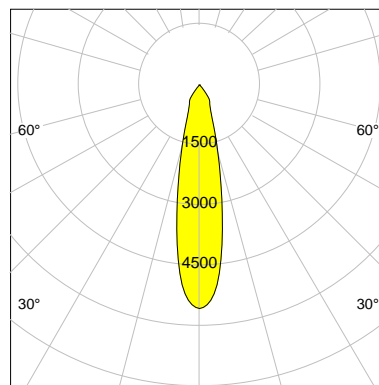

REFLECTOR

Technology	ULTRA
Material	Miro 4 Silver
FWHM	23°
FWTM	55°