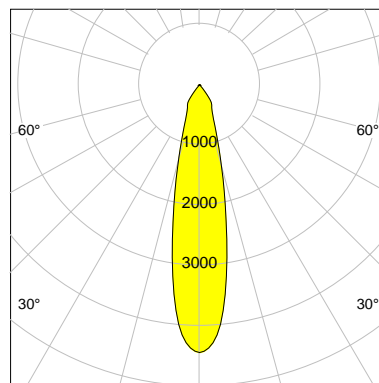

DESCRIPTION

Type	Track Spotlight
Article-number	141369L10274
Colour	black
Energy Consumption	12.0 W
Efficiency	99 lm/W
Luminous Flux	1185 lm
Current (sec)	300 mA
Protection Class	IP 20
Energy-Label	E
Cooling	Passive

LED

Color Temperature	2700K
Color Rendering	CRI 92
LES	9
Color Tolerance	3-Step McAdam
Planckian Curve	BBL
Spectrum	Warm White G7
Photobiological safety	RG1

ELECTRICAL

Power Supply	220-240, 50-60Hz
Safety Class	2
Startup Time	< 1s
Overload- / Shortcircuit Protection	
Wiring / Adapter	3-Phase Adapter
Max Luminaires MCB	B16A 27 pcs
Tracks	Global Stucchi Eutrac

Control

Control	On/Off
---------	--------

REFLECTOR

Technology	ULTRA
Material	Miro 4 Silver
FWHM	23°
FWTM	55°

I-max : 4432 cd *

UGR : 21.0 (4H/8H - 70/50/20)

H/m	D/m	E _{max} /lx/klm *
1.0	0.4	3506
2.0	0.8	876
3.0	1.2	390
4.0	1.6	219