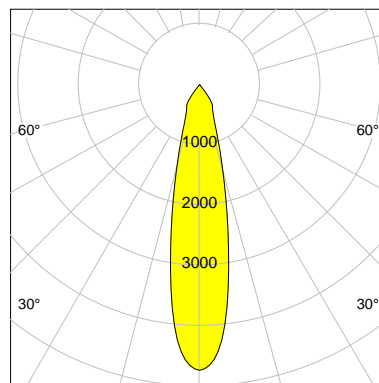

DESCRIPTION

Type	Track Spotlight
Article-number	141369L10276
Colour	white
Energy Consumption	12.0 W
Efficiency	106 lm/W
Luminous Flux	1263 lm
Current (sec)	300 mA
Protection Class	IP 20
Energy-Label	E
Cooling	Passive

LED

Color Temperature	3000K
Color Rendering	CRI 92
LES	9
Color Tolerance	3-Step McAdam
Planckian Curve	BBBL
Spectrum	Warm White G7
Photobiological safety	RG2

ELECTRICAL

Power Supply	220-240, 50-60Hz
Safety Class	2
Startup Time	< 1s
Overload- / Shortcircuit Protection	
Wiring / Adapter	3-Phase Adapter
Max Luminaires MCB	B16A 27 pcs
Tracks	Global Stucchi Eutrac

Control

Control	On/Off
---------	--------

REFLECTOR

Technology	ULTRA
Material	Miro 4 Silver
FWHM	23°
FWTM	55°

I-max : 4724 cd *

UGR : 21.2 (4H/8H - 70/50/20)

H/m	D/m	E _{max} /lx/klm *
1.0	0.4	3506
2.0	0.8	876
3.0	1.2	390
4.0	1.6	219