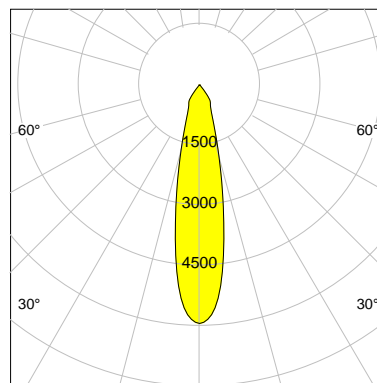

REFLECTOR

Technology	ULTRA
Material	Miro 4 Silver
FWHM	23°
FWTM	55°