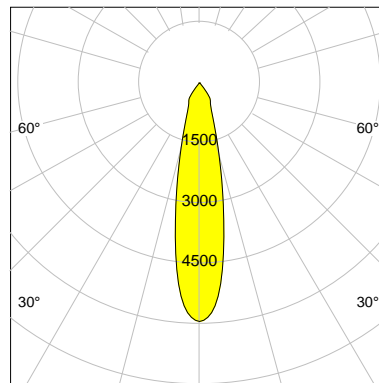

REFLECTOR

Technology	ULTRA
Material	Miro 4 Silver
FWHM	23°
FWTM	55°