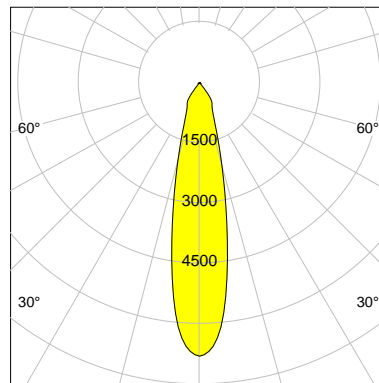

REFLECTOR

Technology	ULTRA
Material	Miro 4 Silver
FWHM	23°
FWTM	55°