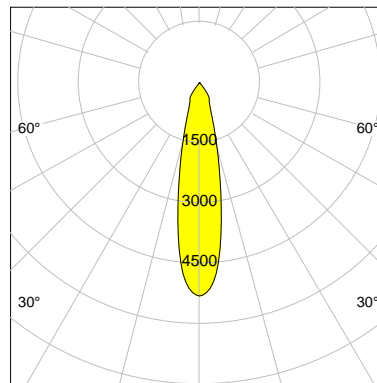

DESCRIPTION

Type	Track Spotlight
Article-number	141369L10358
Colour	black
Energy Consumption	11.8 W
Efficiency	119 lm/W
Luminous Flux	1415 lm
Current (sec)	300 mA
Protection Class	IP 20
Energy-Label	D
Cooling	Passive

LED

Color Temperature	2700K
Color Rendering	CRI 90
LES	9
Color Tolerance	2-Step McAdam
Planckian Curve	BBL
Spectrum	Warm White G7 HE+
Photobiological safety	RG1

ELECTRICAL

Power Supply	220-240, 50-60Hz
Safety Class	2
Startup Time	< 1s
Overload- / Shortcircuit Protection	
Wiring / Adapter	3-Phase Adapter
Max Luminaires MCB	B16A 27 pcs
Tracks	Global Stucchi Eutrac

Control

Control	On/Off
---------	--------

REFLECTOR

Technology	ULTRA
Material	Miro 4 Silver
FWHM	23°
FWTM	55°

I-max : 5293 cd *

UGR : 21.6 (4H/8H - 70/50/20)

H/m	D/m	E _{max} /lx/klm *
1.0	0.4	3740
2.0	0.8	935
3.0	1.2	416
4.0	1.6	234