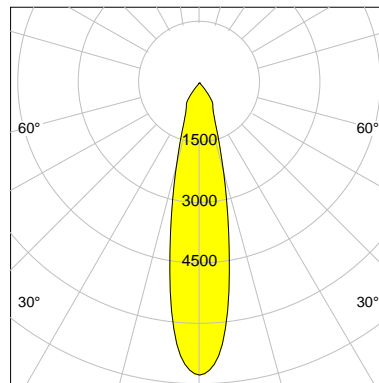

REFLECTOR

Technology	ULTRA
Material	Miro 4 Silver
FWHM	23°
FWTM	55°