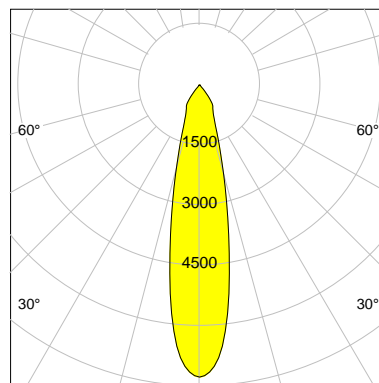

REFLECTOR

Technology	ULTRA
Material	Miro 4 Silver
FWHM	23°
FWTM	55°