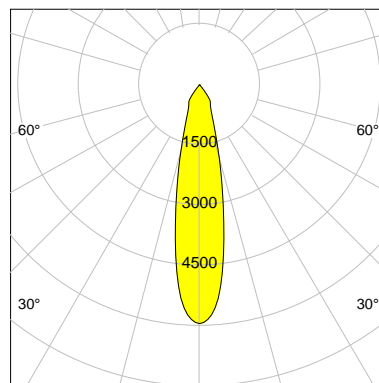

DESCRIPTION

Type	Track Spotlight
Article-number	141369L10375
Colour	white
Energy Consumption	11.8 W
Efficiency	134 lm/W
Luminous Flux	1585 lm
Current (sec)	300 mA
Protection Class	IP 20
Energy-Label	D
Cooling	Passive

LED

Color Temperature	3500K
Color Rendering	CRI 90
LES	9
Color Tolerance	2-Step McAdam
Planckian Curve	BBBL
Spectrum	Premium White HE G7 HE+
Photobiological safety	RG1

ELECTRICAL

Power Supply	220-240, 50-60Hz
Safety Class	2
Startup Time	< 1s
Overload- / Shortcircuit Protection	
Wiring / Adapter	3-Phase Adapter
Max Luminaires MCB	B16A 27 pcs
Tracks	Global Stucchi Eutrac

Control

Control	On/Off
---------	--------

REFLECTOR

Technology	ULTRA
Material	Miro 4 Silver
FWHM	23°
FWTM	55°

I-max : 5929 cd *

UGR : 22.0 (4H/8H - 70/50/20)

H/m	D/m	E _{max} /lx/klm *
1.0	0.4	3740
2.0	0.8	935
3.0	1.2	416
4.0	1.6	234