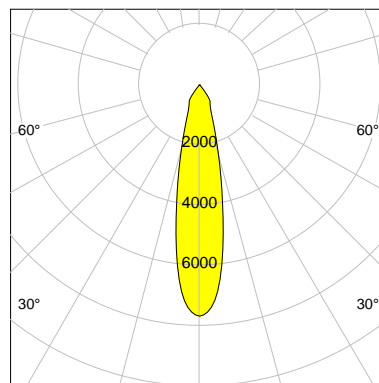

DESCRIPTION

Type	Track Spotlight
Article-number	141369L10376
Colour	white
Energy Consumption	15.7 W
Efficiency	130 lm/W
Luminous Flux	2047 lm
Current (sec)	400 mA
Protection Class	IP 20
Energy-Label	D
Cooling	Passive

LED

Color Temperature	3500K
Color Rendering	CRI 90
LES	9
Color Tolerance	2-Step McAdam
Planckian Curve	BBBL
Spectrum	Premium White HE G7 HE+
Photobiological safety	RG1

ELECTRICAL

Power Supply	220-240, 50-60Hz
Safety Class	2
Startup Time	< 1s
Overload- / Shortcircuit Protection	
Wiring / Adapter	3-Phase Adapter
Max Luminaires MCB	B16A 27 pcs
Tracks	Global Stucchi Eutrac

Control

Control	On/Off
---------	--------

REFLECTOR

Technology	ULTRA
Material	Miro 4 Silver
FWHM	23°
FWTM	55°

I-max : 7657 cd *

UGR : 22.9 (4H/8H - 70/50/20)

H/m	D/m	E _{max} /lx/klm *
1.0	0.4	3740
2.0	0.8	935
3.0	1.2	416
4.0	1.6	234