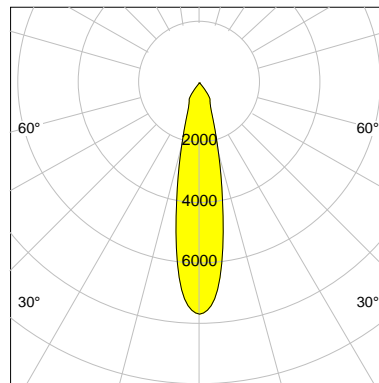

REFLECTOR

Technology	ULTRA
Material	Miro 4 Silver
FWHM	23°
FWTM	55°