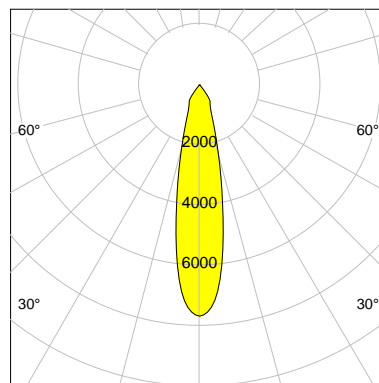

REFLECTOR

Technology	ULTRA
Material	Miro 4 Silver
FWHM	23°
FWTM	55°