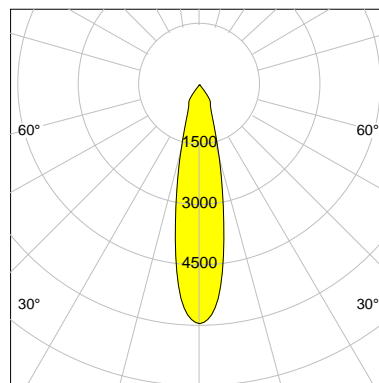

DESCRIPTION

Type	Track Spotlight
Article-number	141369L10386
Colour	silver
Energy Consumption	11.8 W
Efficiency	134 lm/W
Luminous Flux	1585 lm
Current (sec)	300 mA
Protection Class	IP 20
Energy-Label	D
Cooling	Passive

LED

Color Temperature	3500K
Color Rendering	CRI 90
LES	9
Color Tolerance	2-Step McAdam
Planckian Curve	BBBL
Spectrum	Premium White HE G7 HE+
Photobiological safety	RG1

ELECTRICAL

Power Supply	220-240, 50-60Hz
Safety Class	2
Startup Time	< 1s
Overload- / Shortcircuit Protection	
Wiring / Adapter	3-Phase Adapter
Max Luminaires MCB	B16A 27 pcs
Tracks	Global Stucchi Eutrac

Control

Control	On/Off
---------	--------

REFLECTOR

Technology	ULTRA
Material	Miro 4 Silver
FWHM	23°
FWTM	55°

I-max : 5929 cd *

UGR : 22.0 (4H/8H - 70/50/20)

H/m	D/m	E _{max} /lx/klm *
1.0	0.4	3740
2.0	0.8	935
3.0	1.2	416
4.0	1.6	234