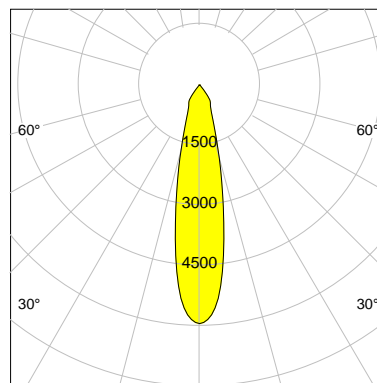

DESCRIPTION

Type	Track Spotlight
Article-number	141369L10388
Colour	black
Energy Consumption	11.8 W
Efficiency	134 lm/W
Luminous Flux	1585 lm
Current (sec)	300 mA
Protection Class	IP 20
Energy-Label	D
Cooling	Passive

LED

Color Temperature	3500K
Color Rendering	CRI 90
LES	9
Color Tolerance	2-Step McAdam
Planckian Curve	BBBL
Spectrum	Premium White HE G7 HE+
Photobiological safety	RG1

ELECTRICAL

Power Supply	220-240, 50-60Hz
Safety Class	2
Startup Time	< 1s
Overload- / Shortcircuit Protection	
Wiring / Adapter	3-Phase Adapter
Max Luminaires MCB	B16A 27 pcs
Tracks	Global Stucchi Eutrac

Control

Control	On/Off
---------	--------

REFLECTOR

Technology	ULTRA
Material	Miro 4 Silver
FWHM	23°
FWTM	55°

I-max : 5929 cd *

UGR : 22.0 (4H/8H - 70/50/20)

H/m	D/m	E _{max} /lx/klm *
1.0	0.4	3740
2.0	0.8	935
3.0	1.2	416
4.0	1.6	234