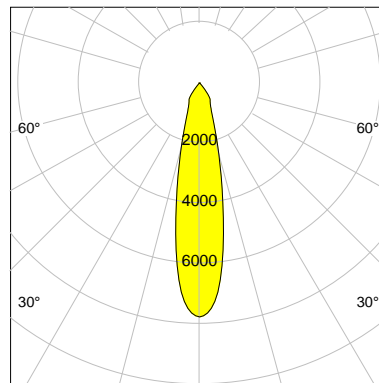

REFLECTOR

Technology	ULTRA
Material	Miro 4 Silver
FWHM	23°
FWTM	55°