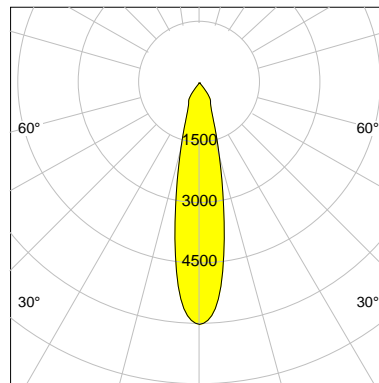

DESCRIPTION

Type	Track Spotlight
Article-number	141369L10403
Colour	black
Energy Consumption	11.8 W
Efficiency	135 lm/W
Luminous Flux	1604 lm
Current (sec)	300 mA
Protection Class	IP 20
Energy-Label	D
Cooling	Passive

LED

Color Temperature	4000K
Color Rendering	CRI 90
LES	9
Color Tolerance	2-Step McAdam
Planckian Curve	BBBL
Spectrum	Premium White G7 HE+
Photobiological safety	RG1

ELECTRICAL

Power Supply	220-240, 50-60Hz
Safety Class	2
Startup Time	< 1s
Overload- / Shortcircuit Protection	
Wiring / Adapter	3-Phase Adapter
Max Luminaires MCB	B16A 27 pcs
Tracks	Global Stucchi Eutrac

Control

Control	On/Off
---------	--------

REFLECTOR

Technology	ULTRA
Material	Miro 4 Silver
FWHM	23°
FWTM	55°

I-max : 6000 cd *

UGR : 22.0 (4H/8H - 70/50/20)

H/m	D/m	E _{max} /lx/klm *
1.0	0.4	3740
2.0	0.8	935
3.0	1.2	416
4.0	1.6	234