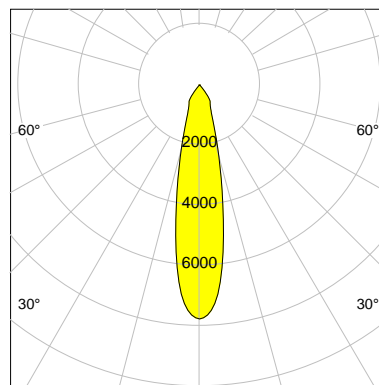

DESCRIPTION

Type	Track Spotlight
Article-number	141369L10404
Colour	black
Energy Consumption	15.7 W
Efficiency	132 lm/W
Luminous Flux	2072 lm
Current (sec)	400 mA
Protection Class	IP 20
Energy-Label	D
Cooling	Passive

LED

Color Temperature	4000K
Color Rendering	CRI 90
LES	9
Color Tolerance	2-Step McAdam
Planckian Curve	BBBL
Spectrum	Premium White G7 HE+
Photobiological safety	RG1

ELECTRICAL

Power Supply	220-240, 50-60Hz
Safety Class	2
Startup Time	< 1s
Overload- / Shortcircuit Protection	
Wiring / Adapter	3-Phase Adapter
Max Luminaires MCB	B16A 27 pcs
Tracks	Global Stucchi Eutrac

Control

Control	On/Off
---------	--------

REFLECTOR

Technology	ULTRA
Material	Miro 4 Silver
FWHM	23°
FWTM	55°

I-max : 7750 cd *

UGR : 22.9 (4H/8H - 70/50/20)

H/m	D/m	E _{max} /lx/klm *
1.0	0.4	3740
2.0	0.8	935
3.0	1.2	416
4.0	1.6	234