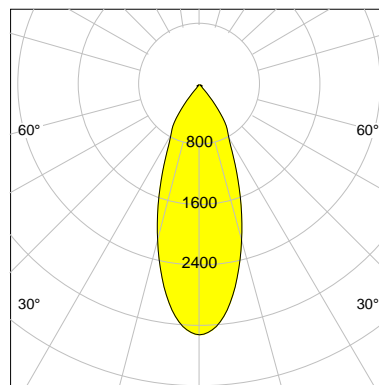

REFLECTOR

Technology	ULTRA
Material	Miro 4 Silver
FWHM	39°
FWTM	76°