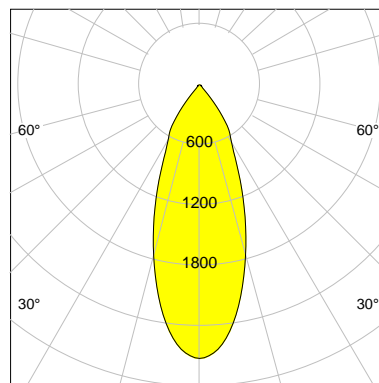

DESCRIPTION

Type	Track Spotlight
Article-number	141369L10431
Colour	silver
Energy Consumption	11.8 W
Efficiency	125 lm/W
Luminous Flux	1485 lm
Current (sec)	300 mA
Protection Class	IP 20
Energy-Label	D
Cooling	Passive

LED

Color Temperature	3000K
Color Rendering	CRI 90
LES	9
Color Tolerance	2-Step McAdam
Planckian Curve	BBBL
Spectrum	Premium White G7 HE+
Photobiological safety	RG1

ELECTRICAL

Power Supply	220-240, 50-60Hz
Safety Class	2
Startup Time	< 1s
Overload- / Shortcircuit Protection	
Wiring / Adapter	3-Phase Adapter
Max Luminaires MCB	B16A 27 pcs
Tracks	Global Stucchi Eutrac

Control

Control	On/Off
---------	--------

REFLECTOR

Technology	ULTRA
Material	Miro 4 Silver
FWHM	39°
FWTM	76°

I-max : 2717 cd *

UGR : 23.8 (4H/8H - 70/50/20)

H/m	D/m	E _{max} /lx/klm *
1.0	0.7	1830
2.0	1.4	457
3.0	2.1	203
4.0	2.8	114