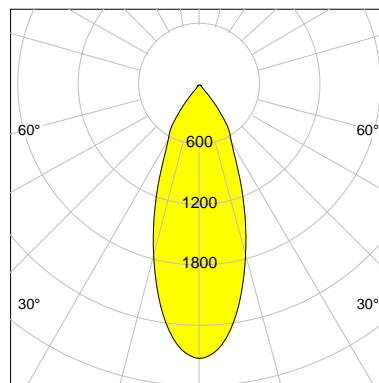

REFLECTOR

Technology	ULTRA
Material	Miro 4 Silver
FWHM	39°
FWTM	76°