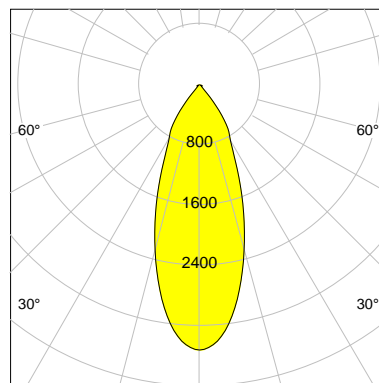

DESCRIPTION

Type	Track Spotlight
Article-number	141369L10434
Colour	black
Energy Consumption	15.7 W
Efficiency	122 lm/W
Luminous Flux	1919 lm
Current (sec)	400 mA
Protection Class	IP 20
Energy-Label	D
Cooling	Passive

LED

Color Temperature	3000K
Color Rendering	CRI 90
LES	9
Color Tolerance	2-Step McAdam
Planckian Curve	BBBL
Spectrum	Premium White G7 HE+
Photobiological safety	RG1

ELECTRICAL

Power Supply	220-240, 50-60Hz
Safety Class	2
Startup Time	< 1s
Overload- / Shortcircuit Protection	
Wiring / Adapter	3-Phase Adapter
Max Luminaires MCB	B16A 27 pcs
Tracks	Global Stucchi Eutrac

Control

Control	On/Off
---------	--------

REFLECTOR

Technology	ULTRA
Material	Miro 4 Silver
FWHM	39°
FWTM	76°

I-max : 3512 cd *

UGR : 24.7 (4H/8H - 70/50/20)

H/m	D/m	E _{max} /lx/klm *
1.0	0.7	1830
2.0	1.4	457
3.0	2.1	203
4.0	2.8	114