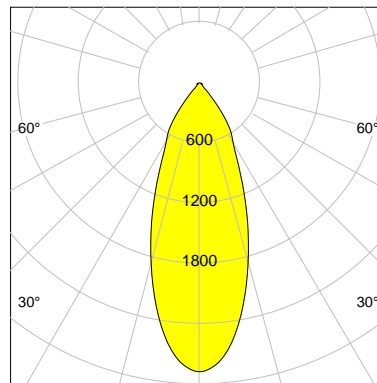

DESCRIPTION

Type	Track Spotlight
Article-number	141369L10435
Colour	white
Energy Consumption	11.8 W
Efficiency	132 lm/W
Luminous Flux	1568 lm
Current (sec)	300 mA
Protection Class	IP 20
Energy-Label	D
Cooling	Passive

LED

Color Temperature	3500K
Color Rendering	CRI 90
LES	9
Color Tolerance	2-Step McAdam
Planckian Curve	BBBL
Spectrum	Premium White HE G7 HE+
Photobiological safety	RG1

ELECTRICAL

Power Supply	220-240, 50-60Hz
Safety Class	2
Startup Time	< 1s
Overload- / Shortcircuit Protection	
Wiring / Adapter	3-Phase Adapter
Max Luminaires MCB	B16A 27 pcs
Tracks	Global Stucchi Eutrac

Control

Control	On/Off
---------	--------

REFLECTOR

Technology	ULTRA
Material	Miro 4 Silver
FWHM	39°
FWTM	76°

I-max : 2869 cd *

UGR : 24.0 (4H/8H - 70/50/20)

H/m	D/m	E _{max} /lx/klm *
1.0	0.7	1830
2.0	1.4	457
3.0	2.1	203
4.0	2.8	114