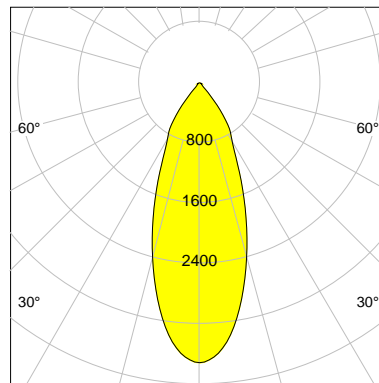

REFLECTOR

Technology	ULTRA
Material	Miro 4 Silver
FWHM	39°
FWTM	76°