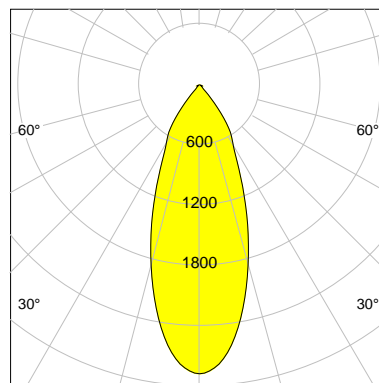

DESCRIPTION

Type	Track Spotlight
Article-number	141369L10446
Colour	silver
Energy Consumption	11.8 W
Efficiency	132 lm/W
Luminous Flux	1568 lm
Current (sec)	300 mA
Protection Class	IP 20
Energy-Label	D
Cooling	Passive

LED

Color Temperature	3500K
Color Rendering	CRI 90
LES	9
Color Tolerance	2-Step McAdam
Planckian Curve	BBBL
Spectrum	Premium White HE G7 HE+
Photobiological safety	RG1

ELECTRICAL

Power Supply	220-240, 50-60Hz
Safety Class	2
Startup Time	< 1s
Overload- / Shortcircuit Protection	
Wiring / Adapter	3-Phase Adapter
Max Luminaires MCB	B16A 27 pcs
Tracks	Global Stucchi Eutrac

Control

Control	On/Off
---------	--------

REFLECTOR

Technology	ULTRA
Material	Miro 4 Silver
FWHM	39°
FWTM	76°

I-max : 2869 cd *

UGR : 24.0 (4H/8H - 70/50/20)

H/m	D/m	E _{max} /lx/klm *
1.0	0.7	1830
2.0	1.4	457
3.0	2.1	203
4.0	2.8	114