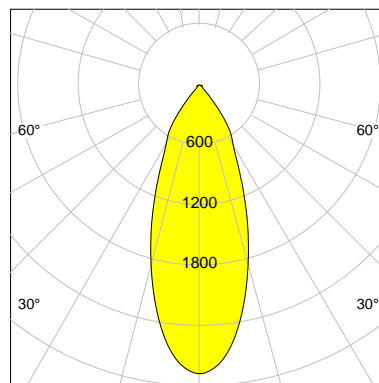

DESCRIPTION

Type	Track Spotlight
Article-number	141369L10448
Colour	black
Energy Consumption	11.8 W
Efficiency	132 lm/W
Luminous Flux	1568 lm
Current (sec)	300 mA
Protection Class	IP 20
Energy-Label	D
Cooling	Passive

LED

Color Temperature	3500K
Color Rendering	CRI 90
LES	9
Color Tolerance	2-Step McAdam
Planckian Curve	BBBL
Spectrum	Premium White HE G7 HE+
Photobiological safety	RG1

ELECTRICAL

Power Supply	220-240, 50-60Hz
Safety Class	2
Startup Time	< 1s
Overload- / Shortcircuit Protection	
Wiring / Adapter	3-Phase Adapter
Max Luminaires MCB	B16A 27 pcs
Tracks	Global Stucchi Eutrac

Control

Control	On/Off
---------	--------

REFLECTOR

Technology	ULTRA
Material	Miro 4 Silver
FWHM	39°
FWTM	76°

I-max : 2869 cd *

UGR : 24.0 (4H/8H - 70/50/20)

H/m	D/m	E _{max} /lx/klm *
1.0	0.7	1830
2.0	1.4	457
3.0	2.1	203
4.0	2.8	114