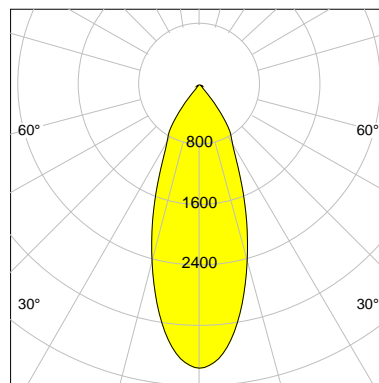

REFLECTOR

Technology	ULTRA
Material	Miro 4 Silver
FWHM	39°
FWTM	76°